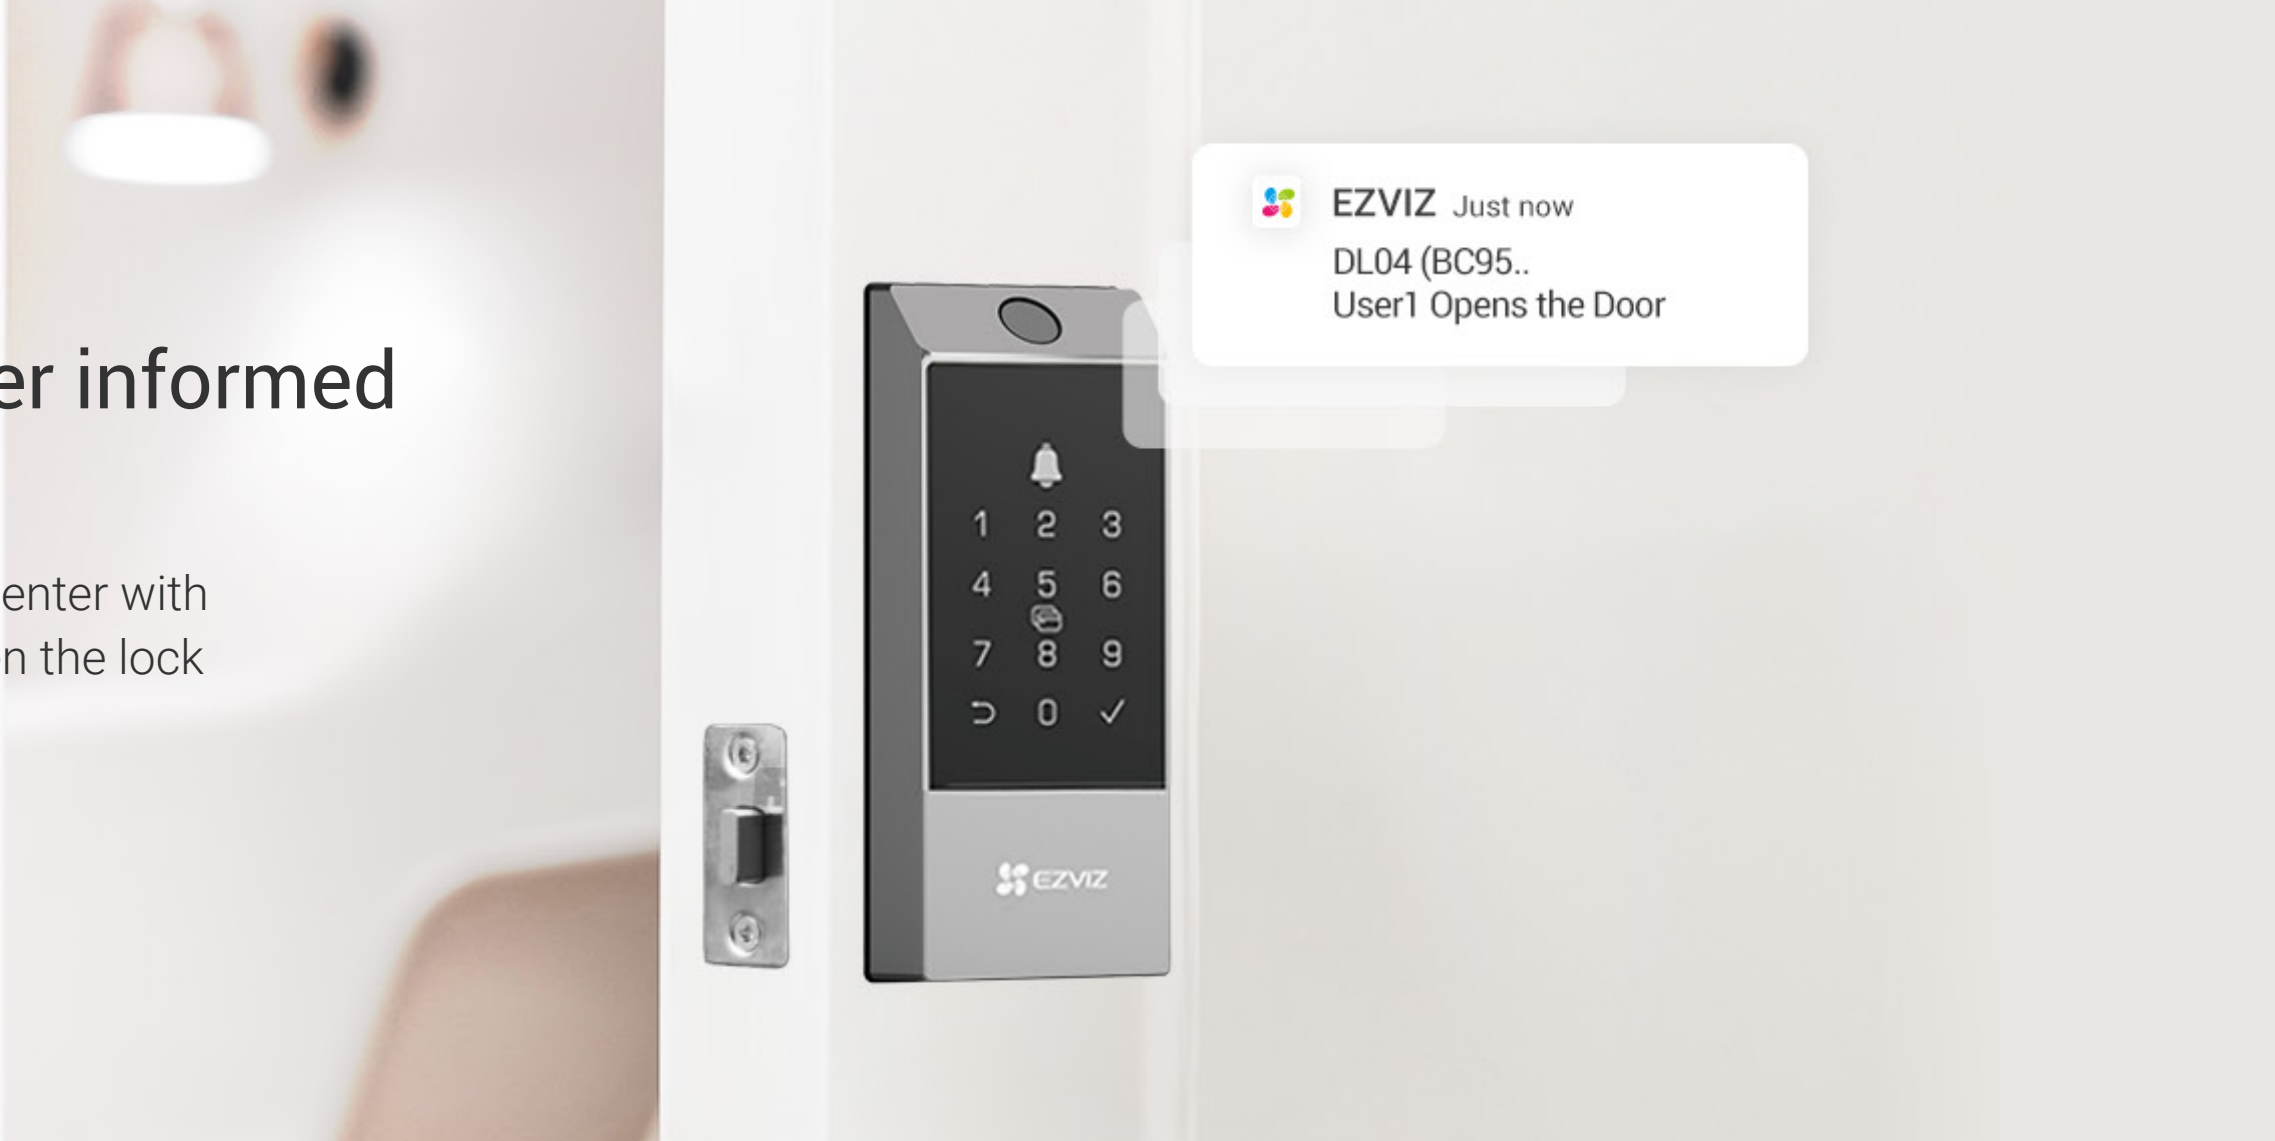

Anti-Tamper
Alarm

Supports Emergency
Power Supply (Type-C)

A secure, unique key at the tip of your finger

To unlock a DL04 Pro, all you have to do is place your finger on its fast-processing scanner. It's easier than ever to get in and out, and you no longer need to worry about forgetting your keys at home because you always have it with you.

Easily assign and manage secure access

When family or friends come to visit, you don't need to hide keys under the carpet or stay until they arrive. With the EZVIZ App, you can create permanent or temporary access for the ones you trust with customized unlocking methods.

Family members
who visit on holidays

Close friends
who come by often

Babysitters or pet walkers
who walk in regularly

Instant alerts on a left-open door

Can't remember if you've closed your door when leaving the house? The lock has your back and checks it for you, by working with an added EZVIZ open/close sensor.²

Guard and protect wider, with interconnected security

The DL04 Pro can also smartly trigger an interlinked EZVIZ pan-and-tilt camera¹ to start recording videos, so you not only know when the door gets opened, but also see who enters. By adding an EZVIZ camera, you can effortlessly create an automated, useful home security system.