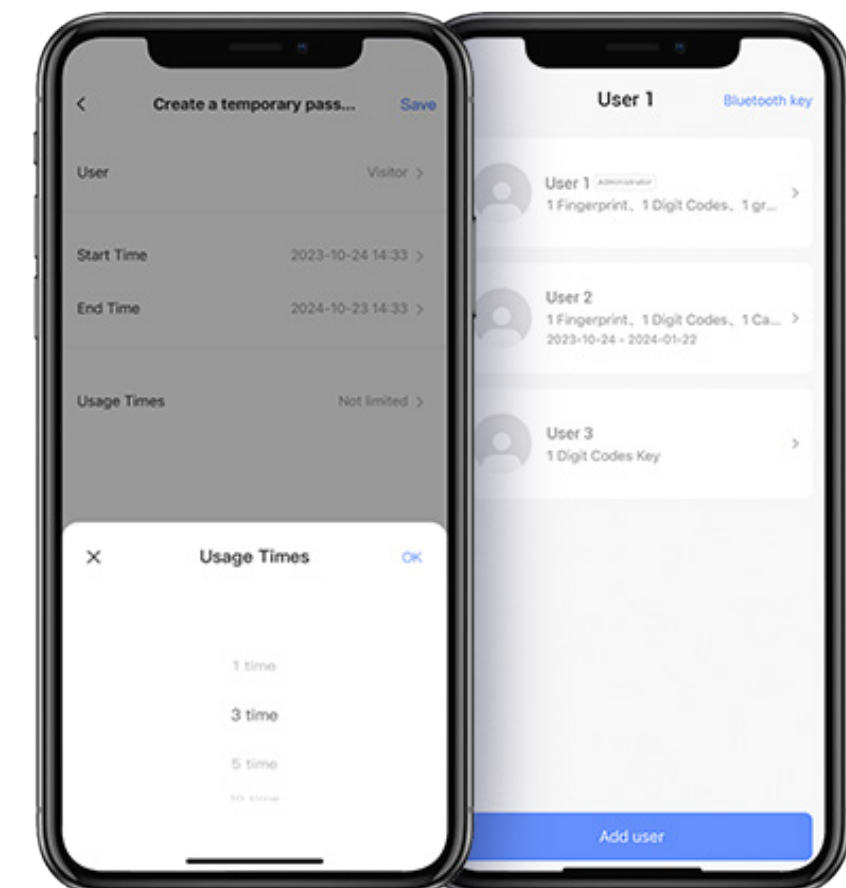

Proximity Cards
(Up to 50 cards)

Passcodes
(Up to 50 sets)

App Remote Unlock

Temporary Visitor Codes
(Valid up to 1 year)

Direct Wi-Fi connection for an easily smart front door

There's no need to pay for an extra accessory or a hub to get your lock online before you start enjoying smart, remote controls. Simply pair the DL04 Pro with your home Wi-Fi, and use the EZVIZ App to customize its settings and manage lock activities.

Easily assign and manage secure access

When family or friends come to visit, you don't need to hide keys under the carpet or stay until they arrive. With the EZVIZ App, you can create permanent or temporary access for the ones you trust with customized unlocking methods.

Family members
who visit on holidays

Close friends
who come by often

Babysitters or pet walkers
who walk in regularly

Instant alerts on a left-open door

Can't remember if you've closed your door when leaving the house? The lock has your back and checks it for you, by working with an added EZVIZ open/close sensor.²

Guard and protect wider, with interconnected security

The DL04 Pro can also smartly trigger an interlinked EZVIZ pan-and-tilt camera¹ to start recording videos, so you not only know when the door gets opened, but also see who enters. By adding an EZVIZ camera, you can effortlessly create an automated, useful home security system.