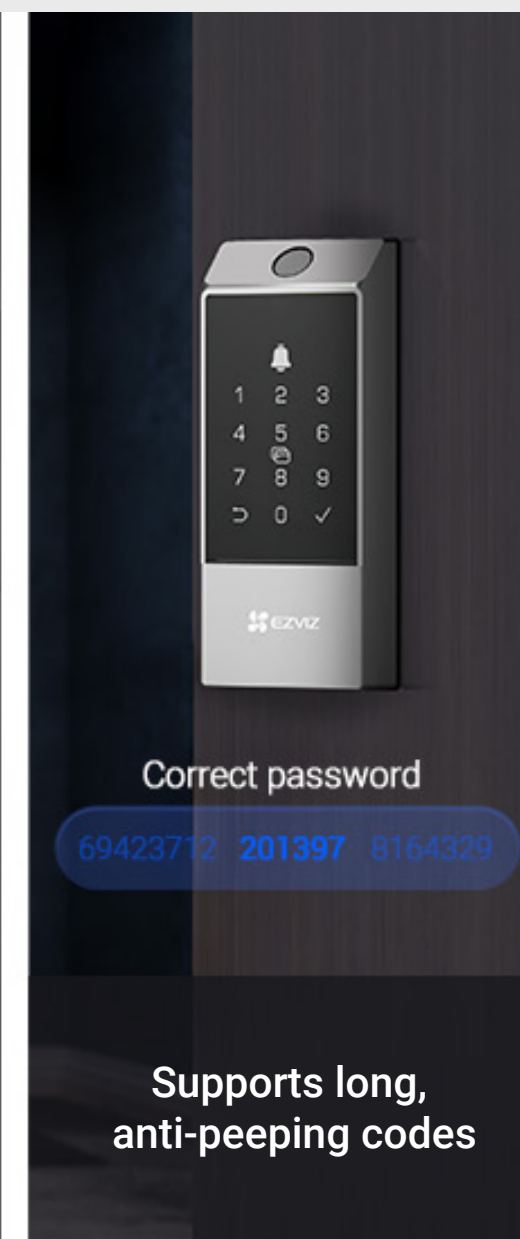

Guard and protect wider, with interconnected security

The DL04 Pro can also smartly trigger an interlinked EZVIZ pan-and-tilt camera¹ to start recording videos, so you not only know when the door gets opened, but also see who enters. By adding an EZVIZ camera, you can effortlessly create an automated, useful home security system.

**Mechanical Key
(for emergency)**

**Supports
Emergency
Charging**

Safely designed at multiple levels

Sets off loud siren
when forcibly removed

Locks up automatically
when the door is closed²

Prevents access
decoding

Supports long,
anti-peeping codes

IP55 weatherproof
design³

1 The DL04 Pro currently supports the following cameras to record a video at the certain preset viewing angle upon sensor detection: H6c, C6N, CP1, TY1, TY2, H3, C8W. The list may grow as EZVIZ launches more compatible products in the future.